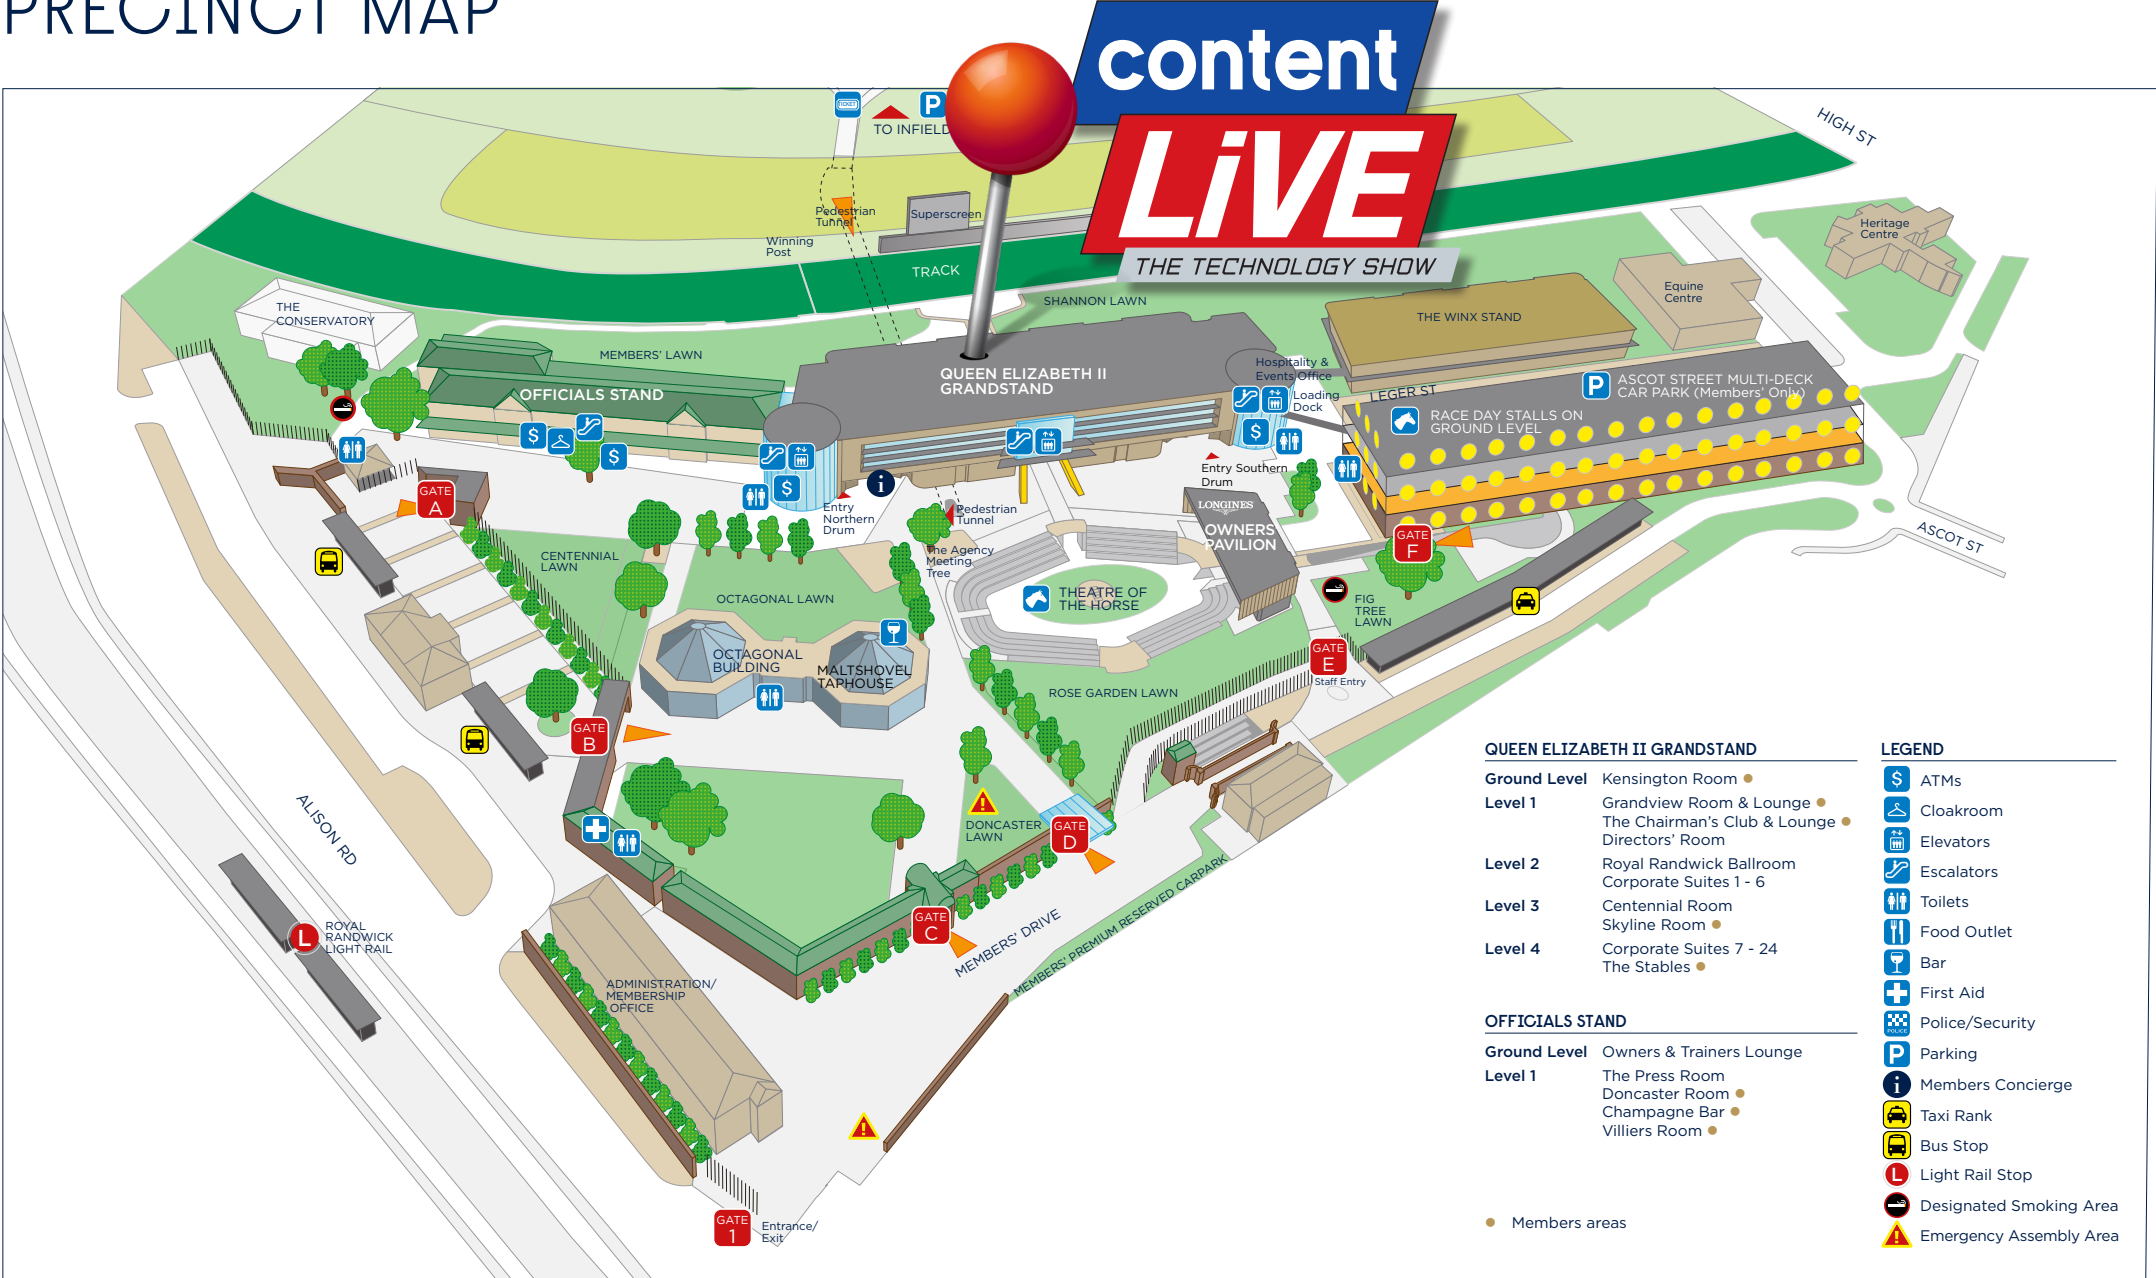

# ROYAL RANDWICK PRECINCT MAP

**content**  
**LIVE**  
THE TECHNOLOGY SHOW

**QUEEN ELIZABETH II GRANDSTAND**

- Ground Level** Kensington Room ●
- Level 1** Grandview Room & Lounge ●  
The Chairman's Club & Lounge ●  
Directors' Room
- Level 2** Royal Randwick Ballroom  
Corporate Suites 1 - 6
- Level 3** Centennial Room  
Skyline Room ●
- Level 4** Corporate Suites 7 - 24  
The Stables ●

**OFFICIALS STAND**

- Ground Level** Owners & Trainers Lounge
- Level 1** The Press Room  
Doncaster Room ●  
Champagne Bar ●  
Villiers Room ●

- LEGEND**
- ATMs
  - Cloakroom
  - Elevators
  - Escalators
  - Toilets
  - Food Outlet
  - Bar
  - First Aid
  - Police/Security
  - Parking
  - Members Concierge
  - Taxi Rank
  - Bus Stop
  - Light Rail Stop
  - Designated Smoking Area
  - Emergency Assembly Area

● Members areas